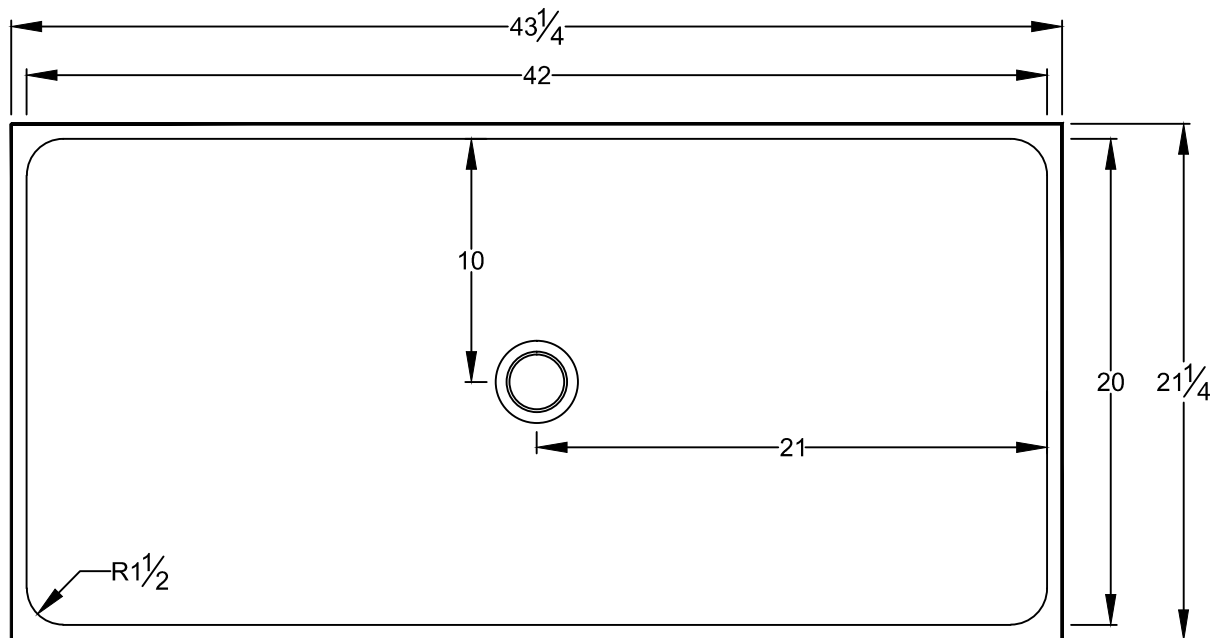

SECTION VIEW

TOP VIEW

black epoxy resin sink

T&C
PLASTICS
 WWW.TANDCPLASTICS.COM
 732-780-5300

SINK COLOR:
 BLACK - OTHER: _____

THIS SINK SHIPS FROM
 TAYLOR, TX 76574

REV. DATE
 12/11/14

WEIGHT
 126 lbs.

SINK MODEL
 U-75